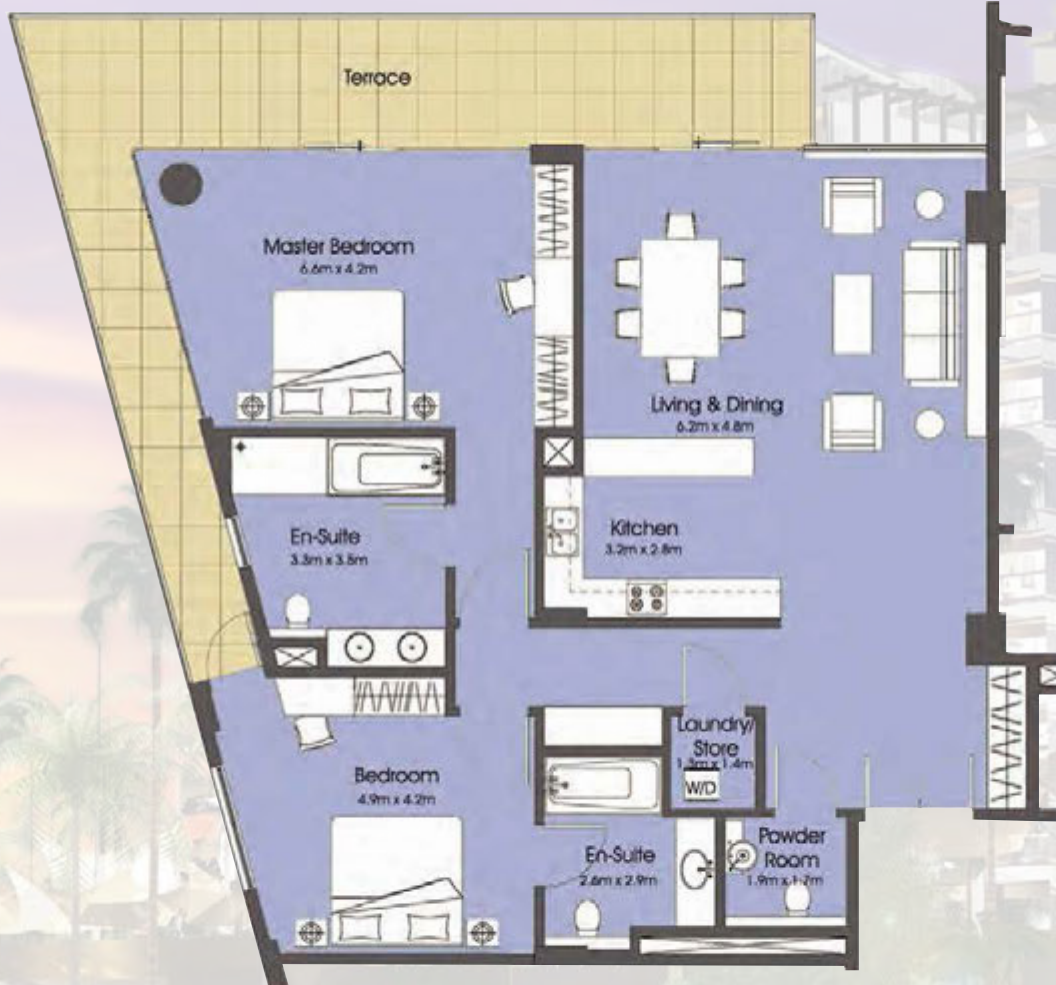

LEREEF

"City Living
Resort Lifestyle"

لريف

Typical 2 Bedroom Type B

Total Floor Area: 177.041 Sq. Meters

1 Master + 1 Bedroom
2 Bathroom + 1 Powder Room / Toilet

Living Room, Kitchen, Laundry and
Terrace

Floor: **145.467 Sq. M.**
Balcony: **31.574 Sq. M.**
Total: **177.041 Sq. M.**

Price:
Call Us.

Rental Rates (Includes all facilities)
Elite Floors:
BD. 950 - per month
Royal Floors:
BD. 1050 - per month

Above prices are subject to
availability at the time of booking.

For more information please call: