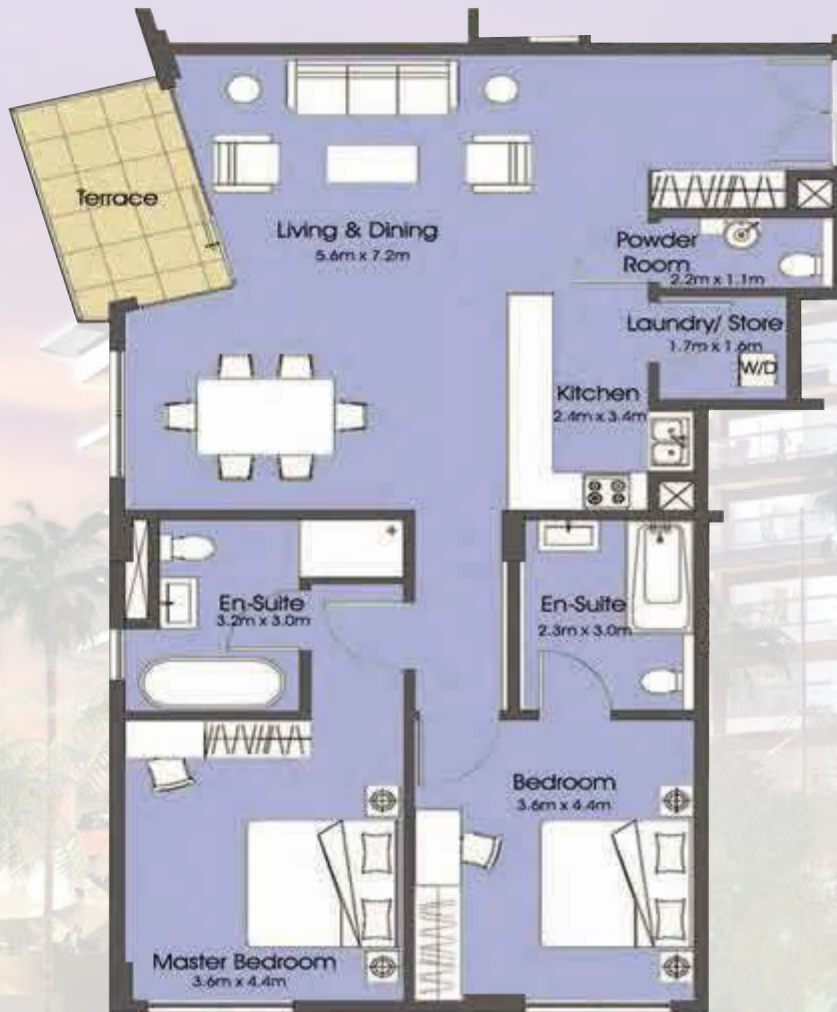

LEREEF

"City Living
Resort Lifestyle"

لريف

Typical 2 Bedroom Type A

Total Floor Area: 128.625 Sq. Meters

1 Master + 1 Bedroom
2 Bathroom + 1 Powder Room / Toilet

Living Room, Kitchen, Laundry and
Terrace

Floor: **121.650 Sq. M.**
Balcony: **6.975 Sq. M.**
Total: **128.625 Sq. M**

Price:
Call Us.

Rental Rates (Includes all facilities)
Elite Floors:
BD. 850 - per month
Royal Floors:
BD. 950 - per month

Above prices are subject to
availability at the time of booking.

For more information please call: